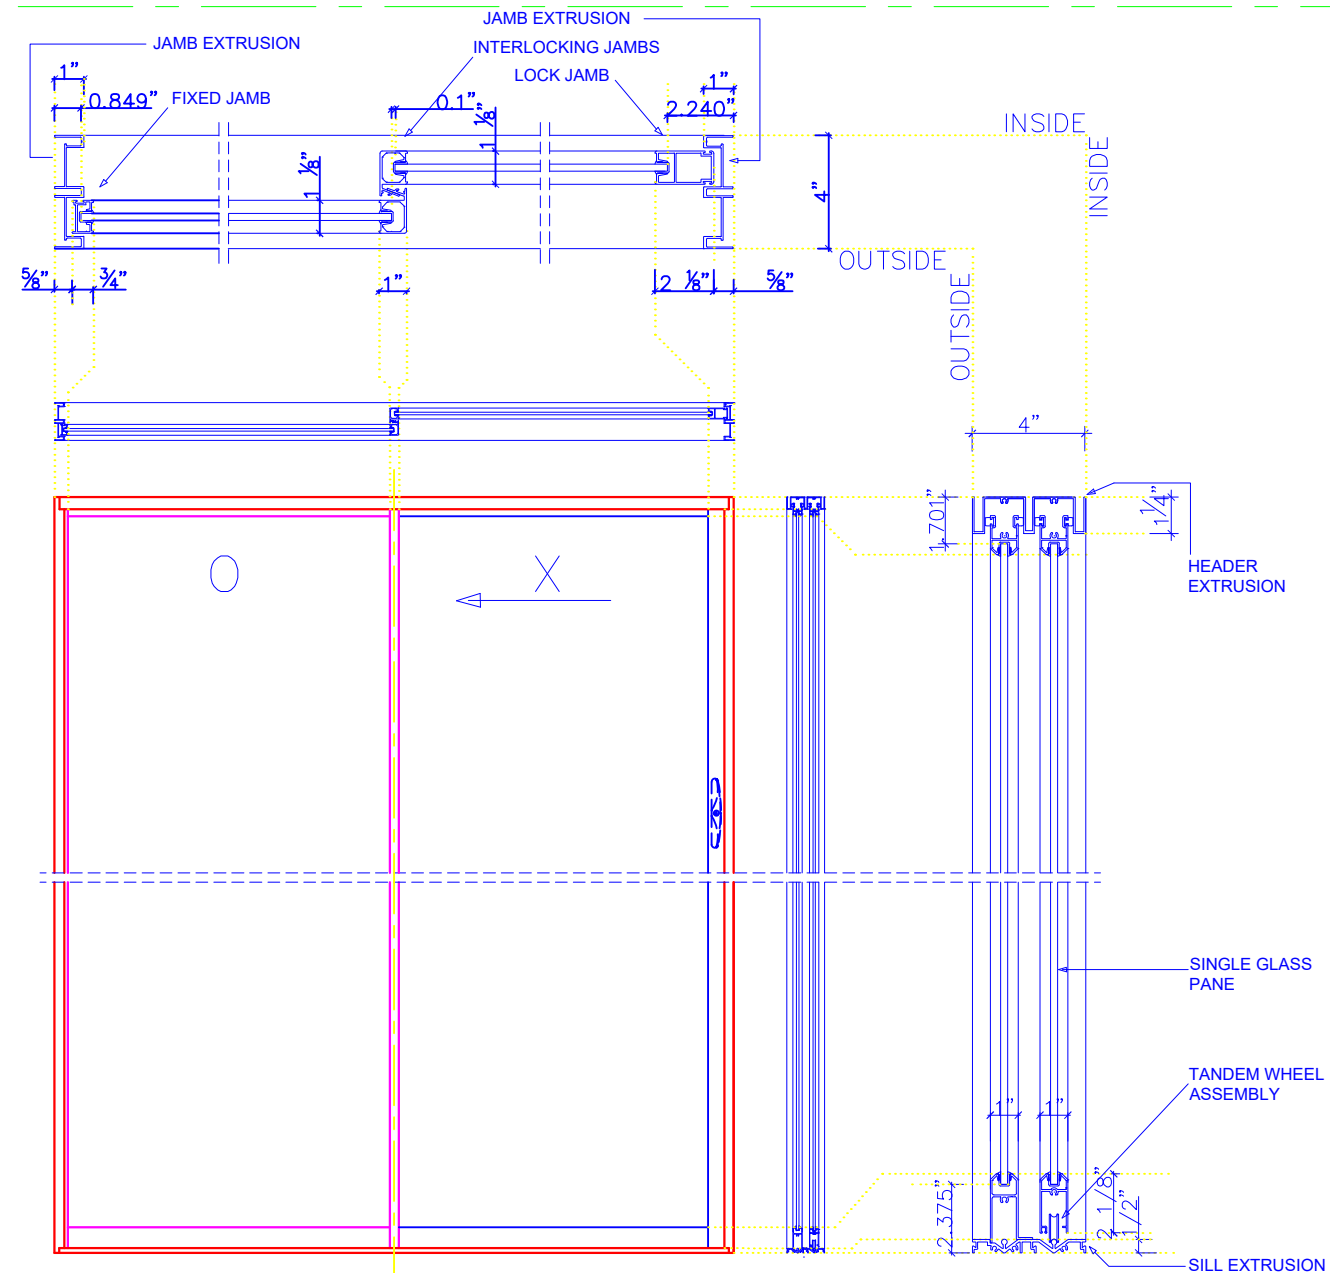

HORIZONTAL CROSS-SECTION & DETAILS:

VERTICAL CROSS-SECTION & DETAILS:

OX CAMEO 300 | INTERIOR SILL PROFILE | SINGLE GLAZE