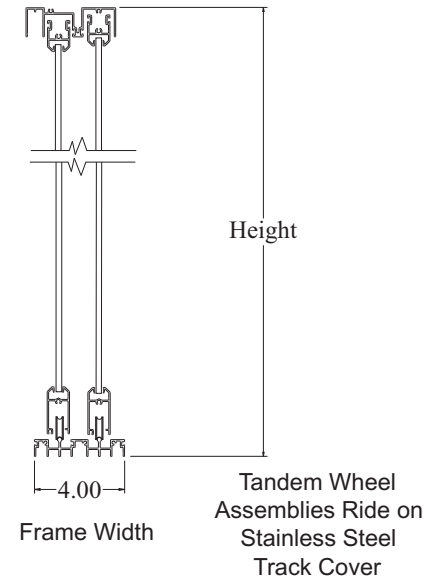

Nailfins usually removed for Service Windows.

Installed at mid-point or at a height specified by customer.

Service Window with Flat Sill

11071 Denton Drive
 Dallas, TX 75080
 Ph: 214-357-9431
 Fax: 214-357-9434
www.metalcraftdoors.com