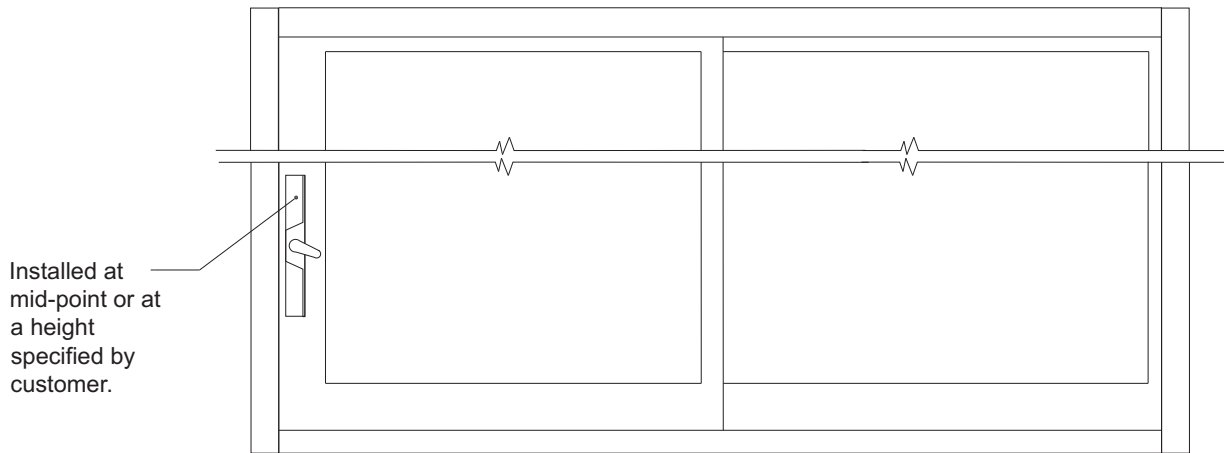

Nailfins usually removed for Service Windows.

Installed at mid-point or at a height specified by customer.

Service Window with Flat Sill

11071 Denton Drive
 Dallas, TX 75080
 Ph: 214-357-9431
 Fax: 214-357-9434
www.metalcraftdoors.com